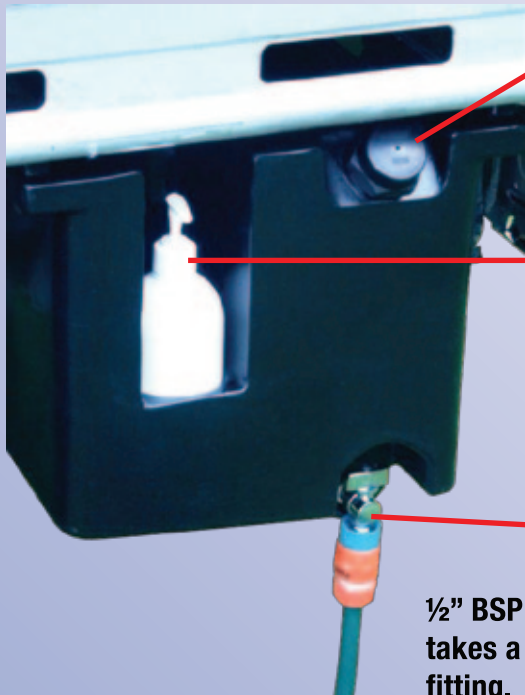

SmartWASHER

KEEPING CLEAN
While doing the things you love!

On vehicle washing facility

Dirty hands

Cleaning catch

Dishes...and more!

Great for:

- Utes / Trucks
- Caravan / Campers
- Contractors etc
- 20 litres
- Soap dispenser
- Hose fitting 1/2" BSP
- UV resistant

FEATURES

Large, angled filler cap is easy to top up.

Built in soap pump bottle makes washing up fast and convenient.

½" BSP stainless tap takes a standard hose fitting.

The SmartWasher is the perfect addition to any Ute, caravan, truck or camper. It mounts under the deck and has a generous 20 litre capacity. Its strong, UV stable, polyethylene plastic will last for years.